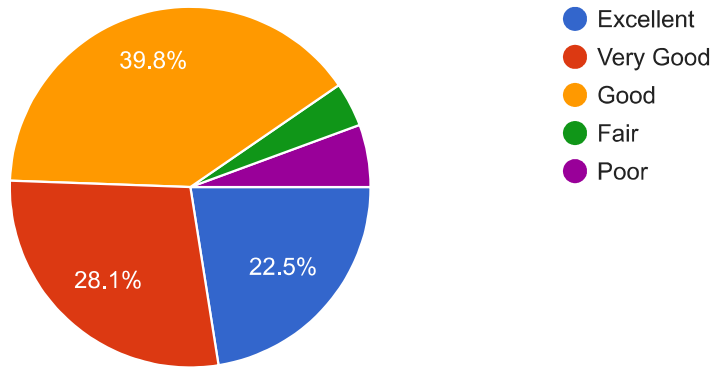

Internal evaluation system.

1,109 responses

Extent of syllabi covered in the class.

1,105 responses

Course delivery by faculty members in the class.

1,108 responses

Usage of teaching aids and ICT in the class by faculty to facilitate teaching.

1,108 responses

Timely announcement of examination results.

1,107 responses

Opportunity for students to participate in internship, student exchange and field visit.

1,107 responses

Opportunities for out of classroom learning (guest lectures, seminars, workshops, value added programmes, conference, competitions)