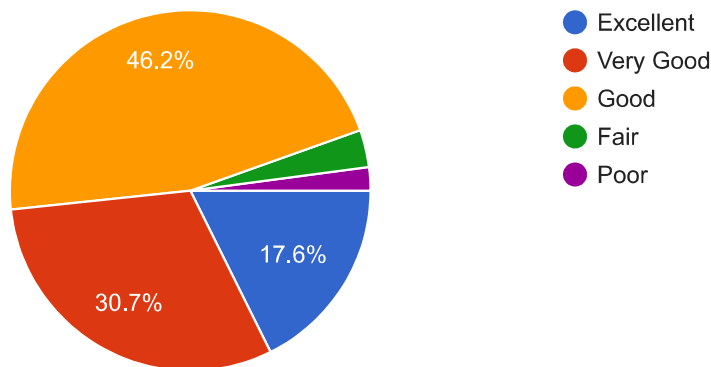

1,124 responses

Honours subject

865 responses

Political science

English

Assamese

Philosophy

Education

Geography

Chemistry

Zoology

History

Learning value (in terms of skills, concepts, knowledge, analytical abilities)

1,115 responses

Applicability/relevance to real life situations.

1,109 responses

Curriculum and Syllabi of the course.

1,109 responses

Depth of course content.

1,105 responses

Extent of effort required by students.

1,106 responses

Relevance/learning value of project/assignments.

1,108 responses