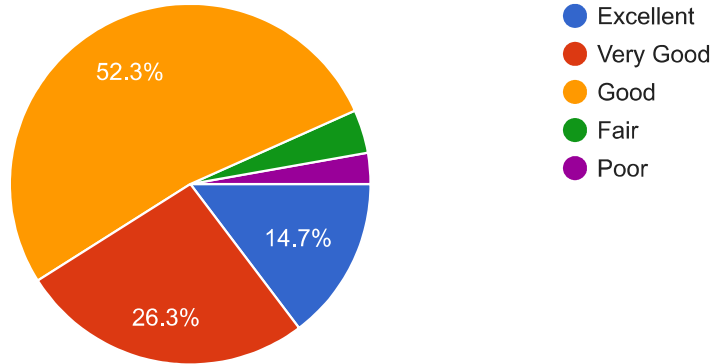

1,124 responses

Honours subject

865 responses

Political science

English

Assamese

Philosophy

Education

Geography

Chemistry

Zoology

History

Learning value (in terms of skills, concepts, knowledge, analytical abilities)

1,115 responses

Applicability/relevance to real life situations.

1,109 responses

Curriculum and Syllabi of the course.

1,109 responses

Depth of course content.

1,105 responses

Extent of effort required by students.

1,106 responses

Relevance/learning value of project/assignments.

1,108 responses