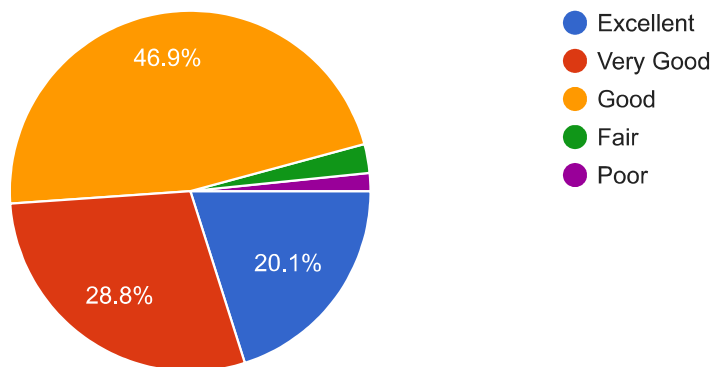

1,124 responses

Honours subject

865 responses

Political science

English

Assamese

Philosophy

Education

Geography

Chemistry

Zoology

History

Learning value (in terms of skills, concepts, knowledge, analytical abilities)

1,115 responses

Applicability/relevance to real life situations.

1,109 responses

Curriculum and Syllabi of the course.

1,109 responses

Depth of course content.

1,105 responses

Extent of effort required by students.

1,106 responses

Relevance/learning value of project/assignments.

1,108 responses