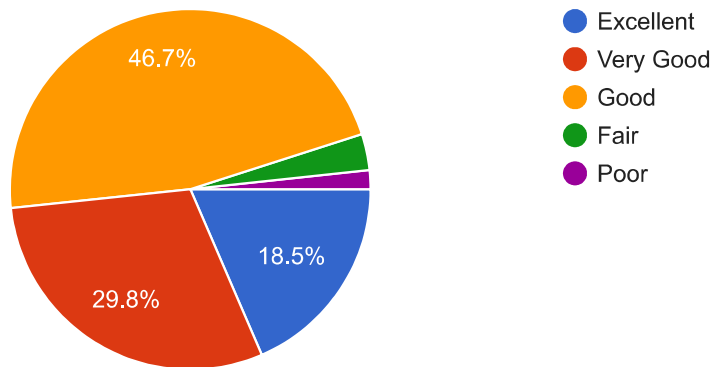

1,124 responses

Honours subject

865 responses

Political science

English

Assamese

Philosophy

Education

Geography

Chemistry

Zoology

History

Learning value (in terms of skills, concepts, knowledge, analytical abilities)

1,115 responses

Applicability/relevance to real life situations.

1,109 responses

Curriculum and Syllabi of the course.

1,109 responses

Depth of course content.

1,105 responses

Extent of effort required by students.

1,106 responses

Relevance/learning value of project/assignments.

1,108 responses