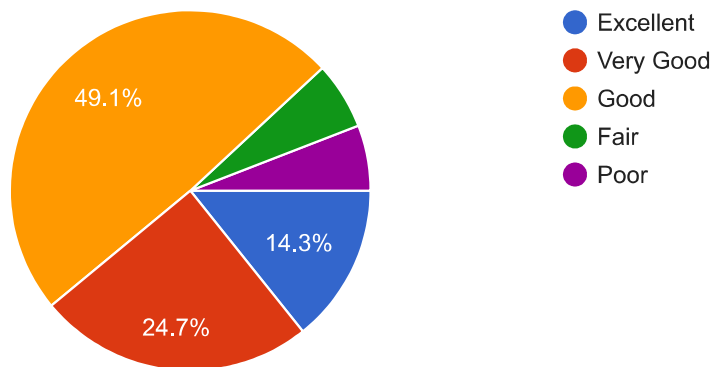

Internal evaluation system.

1,109 responses

Extent of syllabi covered in the class.

1,105 responses

Course delivery by faculty members in the class.

1,108 responses

Usage of teaching aids and ICT in the class by faculty to facilitate teaching.

1,108 responses

Timely announcement of examination results.

1,107 responses

Opportunity for students to participate in internship, student exchange and field visit.

1,107 responses

Opportunities for out of classroom learning (guest lectures, seminars, workshops, value added programmes, conference, competitions)