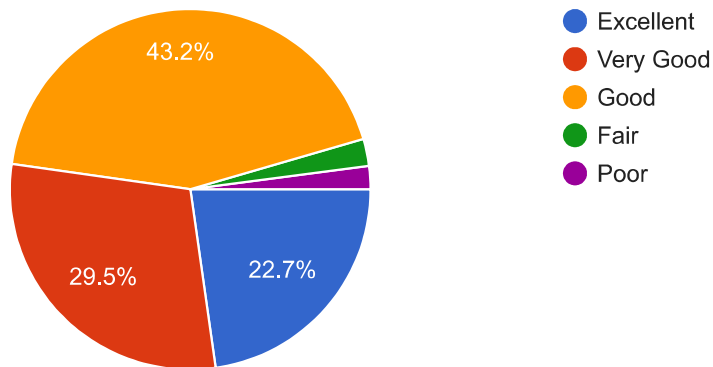

Internal evaluation system.

1,109 responses

Extent of syllabi covered in the class.

1,105 responses

Course delivery by faculty members in the class.

1,108 responses

Usage of teaching aids and ICT in the class by faculty to facilitate teaching.

1,108 responses

Timely announcement of examination results.

1,107 responses

Opportunity for students to participate in internship, student exchange and field visit.

1,107 responses

Opportunities for out of classroom learning (guest lectures, seminars, workshops, value added programmes, conference, competitions)